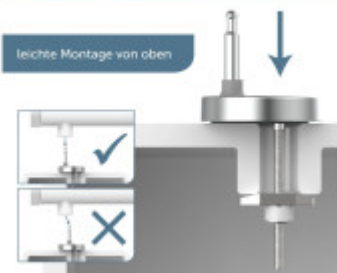

SCHÜTTE
SMART LIVING UND BEKOMMT MIT LEBEN