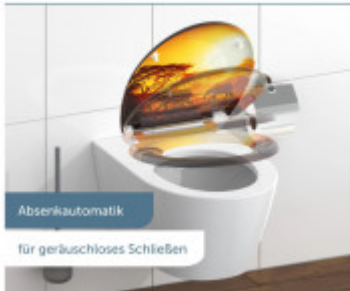

SCHÜTTE
SMART LIVING UND BEKOMMT MIT LEBEN