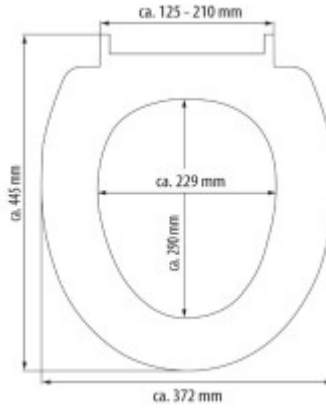

Easy installation

The assembly is very simple, with the help of the attached instructions, anyone can do it in 5 minutes.

Parts of the packaging:

- Instructions

Parameters

Basic parameters

Material:	Duroplast
Closing:	Soft Close
Distance of mounting holes:	125 - 210 mm

Dimensions, weight and packaging

Included in the package:	mounting kit
Warranty:	2 years
The dimensions of the seat outer (W x D):	approximately 372 x 445 mm
Dimensions of the seat interior (w x d):	approx. 229 x 290 mm
Width of the packaging (cm):	38
Height of packaging (cm):	6
Depth of packaging (cm):	46
Weight including packaging (kg):	2.1
Product TARIC code:	39222000