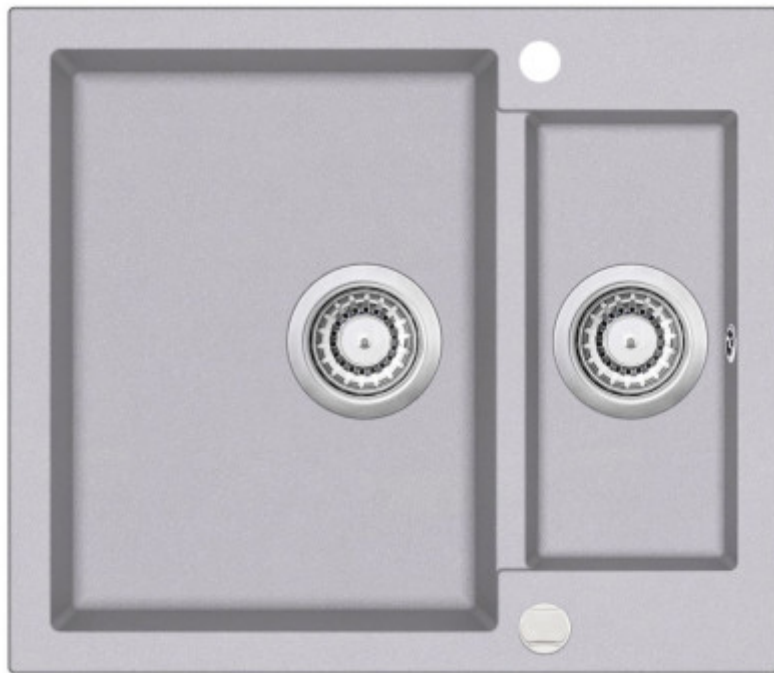

Aquasanita - Helika Tesa 580.1E

Praktický granitový dřez s vaničkou. Horní montáž. Min. šířka kuchyňské skříňky 60 cm. Hloubka hl. vaničky 20 cm.

EAN: 4150202069650

156,24 €

130,20 € excluding VAT

EAN: 4150601069664

The sink has a main chamber (with a depth of 20 cm) and a smaller basin (with a depth of 12 cm). The main basin of the sink is mainly used for rinsing and washing bulky dishes. The smaller basin of the sink can be used, for example, for rinsing fruits and vegetables or for thawing meat.

- granite sink with eccentric control and a second smaller basin
- Tesa 580.1E comes with an extended warranty of 5 years.
- The advantage is the color variability and the possibility to match it with the rest of the kitchen.
- it is a popular choice among customers for smaller kitchen spaces
- sufficiently deep 20 cm sink basin
- The sink is intended for top mounting.
- suitable for a cabinet of 60 cm
- made of high-quality materials

Parts of the packaging:

- Sifon
- Excentric control
- Assembly brackets
- Release.
- Robbery

Parameters

Basic parameters

Sink type:	Double sink.
Sink shape:	Rectangular
Orientation:	Double-sided orientation
Sink material:	Granite
Width of the kitchen cabinet:	60 cm
Sink mounting type:	Upper
Sink style:	Rustic / Retro sinks
Drain the sink.:	9 cm
Product TARIC code:	68029390