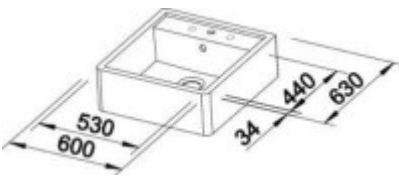

Parts of the packaging:

- Sifon
- Release.
- Robbery

Parameters

Basic parameters

Sink type:	Single sink
Sink shape:	Square-shaped.
Orientation:	Without orientation
Sink material:	Ceramics
Width of the kitchen cabinet:	60 cm
Sink mounting type:	Modular
Sink style:	Rustic / Retro sinks
Drain the sink.:	9 cm

Others

Eccentric control of the drain:	No
Pre-drilled hole for:	Battery
Possibility to drill another hole:	Yes
Warranty:	2 years

Dimensions of the main tray (cm)

Width of the basin:	The text you provided does not contain any Czech text or HTML tags to translate.
The length of the bathtub:	53
Depth of the bathtub:	19
Minimum width of the cabinet:	60
The average size of the basin.:	No

Sink dimensions (cm)

Width of the sink:	60
Sink length:	60
Sink depth:	19
Sink weight (kg):	30

Dimensions of the sink package (cm)

Width of the packaging:	There seems to be an error with your input. Could you please provide a sentence in Czech for translation?
Height of the packaging:	19.8
Depth of the packaging:	There seems to be an error with your input. Could you please provide a sentence in Czech for translation?
Weight including packaging (kg):	31