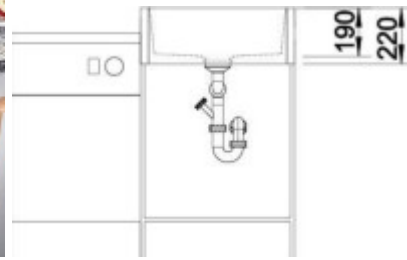

Parts of the packaging:

- Sifon
- Release.
- Robbery

Parameters

Basic parameters

Sink type:	Single sink
Sink shape:	Square-shaped.
Orientation:	Without orientation
Sink material:	Ceramics
Width of the kitchen cabinet:	60 cm
Sink mounting type:	Modular
Sink style:	Rustic / Retro sinks
Drain the sink.:	9 cm

Others

Eccentric control of the drain:	No
Pre-drilled hole for:	Battery
Possibility to drill another hole:	Yes
Warranty:	2 years

Dimensions of the main tray (cm)

Width of the basin:	The text you provided does not contain any Czech text or HTML tags to translate.
The length of the bathtub:	53
Depth of the bathtub:	19
Minimum width of the cabinet:	60
The average size of the basin.:	No

Sink dimensions (cm)

Width of the sink:	60
Sink length:	60
Sink depth:	19
Sink weight (kg):	30

Dimensions of the sink package (cm)

Width of the packaging:	There seems to be an error with your input. Could you please provide a sentence in Czech for translation?
Height of the packaging:	19.8
Depth of the packaging:	There seems to be an error with your input. Could you please provide a sentence in Czech for translation?
Weight including packaging (kg):	31