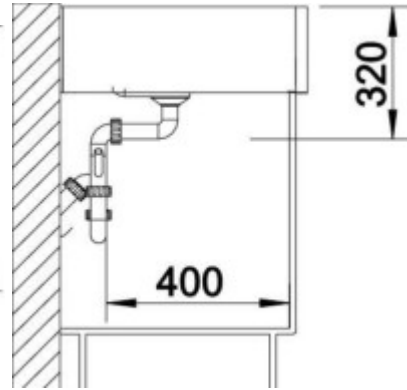

Parts of the packaging:

- Sifon
- Release.
- Robbery

Parameters

Basic parameters

Sink type:	Single sink
Sink shape:	Square-shaped.
Orientation:	Without orientation
Sink material:	Ceramics
Width of the kitchen cabinet:	60 cm
Sink mounting type:	Modular
Sink style:	Rustic / Retro sinks
Drain the sink.:	9 cm

Others

Eccentric control of the drain:	No
Pre-drilled hole for:	Battery
Possibility to drill another hole:	Yes
Warranty:	2 years

Dimensions of the main tray (cm)

Width of the basin:	The text you provided does not contain any Czech text or HTML tags to translate.
The length of the bathtub:	53
Depth of the bathtub:	19
Minimum width of the cabinet:	60
The average size of the basin.:	No

Sink dimensions (cm)

Width of the sink:	60
Sink length:	60
Sink depth:	19
Sink weight (kg):	30

Dimensions of the sink package (cm)

Width of the packaging:	There seems to be an error with your input. Could you please provide a sentence in Czech for translation?
Height of the packaging:	19.8
Depth of the packaging:	There seems to be an error with your input. Could you please provide a sentence in Czech for translation?
Weight including packaging (kg):	31