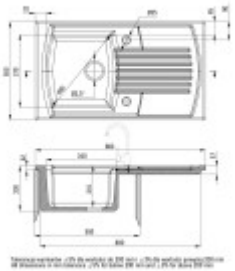

deanta

WISZCZYTKA WŁASNA WŁASNOŚĆ