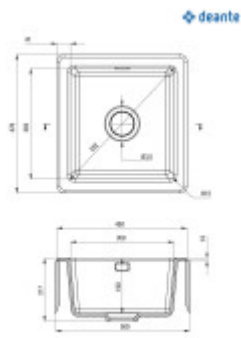

Parameters

Basic parameters

Sink type:	Single sink
Sink shape:	Rectangular
Orientation:	Without orientation
Sink material:	Ceramics
Width of the kitchen cabinet:	50 cm
Sink mounting type:	Upper
Sink style:	Rustic / Retro sinks
Drain the sink.:	9 cm
Product TARIC code:	68029390

Others

Eccentric control of the drain:	No
Pre-drilled hole for:	No
Possibility to drill another hole:	No
Warranty:	2 years

Dimensions of the main tray (cm)

Width of the basin:	38.3
The length of the bathtub:	35.8
Depth of the bathtub:	19
Minimum width of the cabinet:	50
Round sink:	No
The average size of the basin.:	No

Sink dimensions (cm)

Width of the sink:	47.8
Sink length:	45
Sink depth:	21.7
Sink weight (kg):	18

Dimensions of the sink package (cm)

Width of the packaging:	54
Height of the packaging:	25
Depth of the packaging:	Unfortunately, you didn't provide any Czech text to be translated. Could you please provide the text you want to be translated into English?
Weight including packaging (kg):	20.25