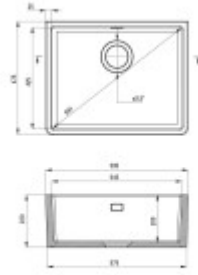

Parts of the packaging:

- Sifon
- Assembly brackets for bottom mounting.
- Release.
- Robbery

Parameters

Basic parameters

Sink type:	Single sink
Sink shape:	Rectangular
Orientation:	Without orientation
Sink material:	Ceramics
Width of the kitchen cabinet:	60 cm
Sink mounting type:	Bottom
Sink style:	Rustic / Retro sinks
Drain the sink.:	9 cm
Product TARIC code:	68029390

Others

Eccentric control of the drain:	No
Pre-drilled hole for:	No
Possibility to drill another hole:	No
Warranty:	2 years

Dimensions of the main tray (cm)

Width of the basin:	42.5
The length of the bathtub:	54.5
Depth of the bathtub:	20
Minimum width of the cabinet:	60
Round sink:	No
The average size of the basin.:	No

Sink dimensions (cm)

Width of the sink:	47.5
Sink length:	59.5
Sink depth:	22
Sink weight (kg):	33

Dimensions of the sink package (cm)

Width of the packaging:	56
Height of the packaging:	27
Depth of the packaging:	70
Weight including packaging (kg):	36.2

↳ deante

Dimensione totale (L x C x H) in cm: 50 x 33 x 15

03.100