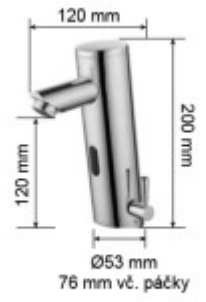

## Electric specifications

Power:	Battery adapter 4x AA 1.5 V
--------	-----------------------------

## Dimensions, weight, packaging

Device dimensions:	200 x 120 x 53 mm (including handle 76 mm) (L/W/H)
Device weight:	1 kg
Packaging dimensions:	135 x 330 x 240 mm (w/l/h)
Weight including packaging (kg):	1.9 kg
Packing method:	Protective polybag, polystyrene cover, cardboard box
Width of the packaging (cm):	26.5
Height of packaging (cm):	26.5
Depth of packaging (cm):	18.5