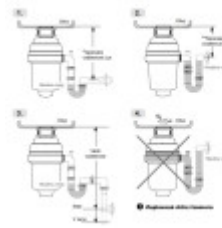

Typické připojení k odpadu

Typické připojení k odpadu