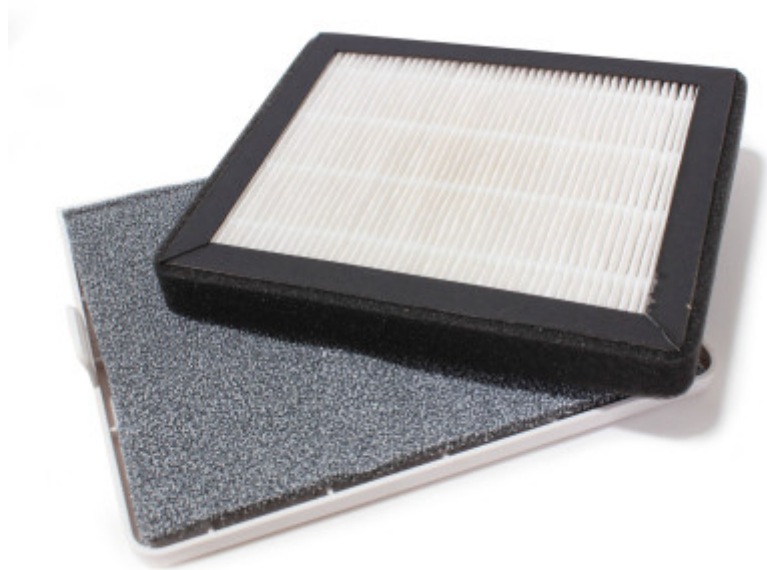

# Jet Dryer HEPA filter for hand dryer COMPACT

Určeno pouze pro vysoušeč Jet Dryer COMPACT. Zachytí až 99% bakterií.

EAN: 8596220010407

**8,76 €**

7,30 € bez DPH

**HEPA Filter** is designed for the Jet Dryer COMPACT hand dryer. The certified HEPA filter is used to capture even the smallest dust particles.

## Replacing the air filter

1. The HEPA filter is located inside the drawer on the front of the device.
2. First, remove the security screw on the bottom side of the drawer.

Pull out the drawer underneath the device with a horizontal motion.