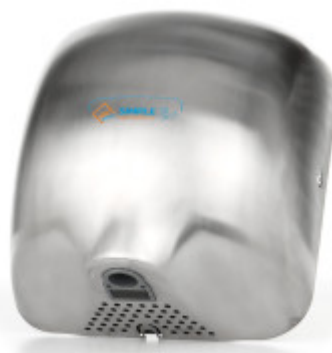

EAN: 8596220002723x
136,44 €
113,70 € excluding VAT

II. quality

Jet Dryer SIMPLE white - a dryer that was used at exhibitions and presentations, it may have slight scratches. The original packaging is damaged or may not be in the original packaging.

II. quality

Jet Dryer SIMPLE - silver hair dryer was used at exhibitions and presentations, there may be slight signs of wear. The original packaging is damaged or may not be in the original packaging.

The Jet Dryer Simple hand dryer is an excellent alternative to paper towels, which are environmentally unfriendly and costly.