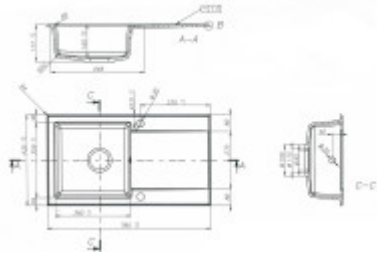

Parameters

Basic parameters

Sink type:	Sink with a drainer
Sink shape:	Rectangular
Orientation:	Double-sided orientation
Sink material:	Granite
Width of the kitchen cabinet:	45 cm
Sink mounting type:	Upper

Others

Eccentric control of the drain:	Yes
Pre-drilled hole for:	Battery + additional opening
Possibility to drill another hole:	No
Warranty:	2

Dimensions of the main tray (cm)

Width of the basin:	35.9
The length of the bathtub:	36
Depth of the bathtub:	16
Minimum width of the cabinet:	45
The average size of the basin.:	No

Sink dimensions (cm)

Width of the sink:	43.5
Sink length:	78
Sink depth:	There must be some mistake, as "17,7" is not a valid sentence in Czech. Could you please provide a full sentence for translation?
Sink weight (kg):	7

Dimensions of the sink package (cm)

Width of the packaging:	45
Height of the packaging:	18.5
Depth of the packaging:	79.5
Weight including packaging (kg):	8

Black metallic

Steel metallic

Sand

White