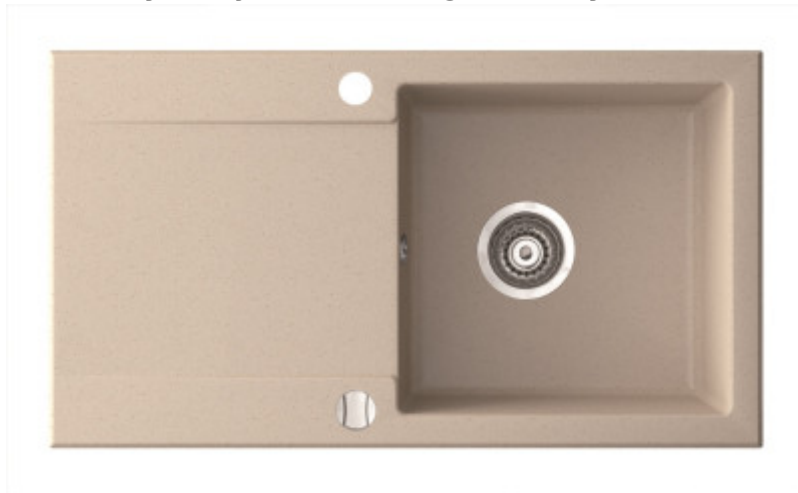

Marmorin Ervil 780.0E

Vynikající cena za granitový dřez

EAN: 5900730028839

128,40 €

107,00 € bez DPH

The granite sink with drainer Marmorin Ervil 780.0E is made of 80% crushed stone and 20% acrylic mixture and dye. In the current selection of kitchen sinks, it is one of the sinks with one of the best price/performance ratios.

Granite sink Marmorin Ervil 780.0E

You will be dazzled by its modern design, practical depth of the sink being 160 mm. The sink can be mounted as left or right.

Why granite sink

Parts of the packaging:

- Sifon
- Excentric control
- Assembly brackets
- Release.
- Robbery

Parameters

Basic parameters

Sink type:	Sink with a drainer
Sink shape:	Rectangular
Orientation:	Double-sided orientation
Sink material:	Granite
Width of the kitchen cabinet:	45 cm
Sink mounting type:	Upper

Dimensions of the sink package (cm)

Width of the packaging:	45
Height of the packaging:	18.5
Depth of the packaging:	79.5
Weight including packaging (kg):	8

Black metallic

Steel metallic

Sand

White