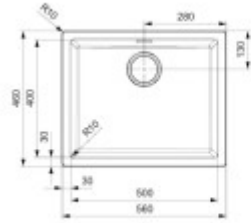

Parts of the packaging:

- Sifon
- Release.
- Robbery

Parameters

Basic parameters

Sink type:	Single sink
Sink shape:	Rectangular
Orientation:	Without orientation
Sink material:	Granite
Width of the kitchen cabinet:	60 cm
Sink mounting type:	Upper
Sink style:	Rustic / Retro sinks
Drain the sink.:	9 cm
Product TARIC code:	68029390

Others

Eccentric control of the drain:	No
Pre-drilled hole for:	No
Possibility to drill another hole:	No
Warranty:	10 years.

Dimensions of the main tray (cm)

Width of the basin:	50
The length of the bathtub:	40
Depth of the bathtub:	20
Minimum width of the cabinet:	60
Round sink:	No
The average size of the basin.:	No

Sink dimensions (cm)

Width of the sink:	56
Sink length:	46
Sink depth:	20
Sink weight (kg):	7

Dimensions of the sink package (cm)

Width of the packaging:	57.5
Height of the packaging:	I'm sorry, but "20,8" is not a valid sentence in Czech. Could you please provide a complete sentence for translation?
Depth of the packaging:	47.5
Weight including packaging (kg):	8