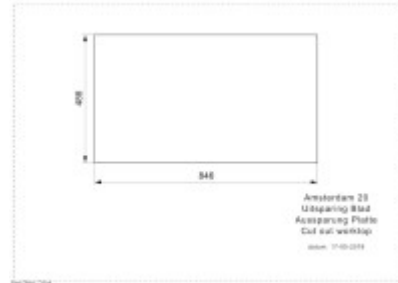

Parameters

Basic parameters

Sink type:	Double sink.
Sink shape:	Rectangular
Orientation:	Double-sided orientation
Sink material:	Granite
Width of the kitchen cabinet:	90 cm
Sink mounting type:	Upper
Sink style:	Classic sinks
Drain the sink.:	9 cm
Product TARIC code:	68029390

Others

Eccentric control of the drain:	No
Pre-drilled hole for:	No
Possibility to drill another hole:	Yes
Warranty:	10 years.

Dimensions of the main tray (cm)

Width of the basin:	The text you provided does not contain any Czech text or HTML tags to translate.
The length of the bathtub:	35.5
Depth of the bathtub:	20
Minimum width of the cabinet:	90
The average size of the basin.:	No

Sink dimensions (cm)

Width of the sink:	50
Sink length:	86
Sink depth:	20
Sink weight (kg):	16

Dimensions of the sink package (cm)

Width of the packaging:	51.5
Height of the packaging:	I'm sorry, but "20,8" is not a valid sentence in Czech. Could you please provide a complete sentence for translation?
Depth of the packaging:	This is not a sentence in Czech. "87,5" is a number and does not form a complete sentence.
Weight including packaging (kg):	17