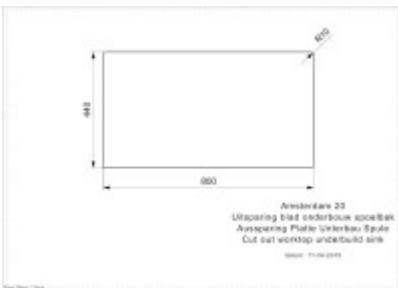

Parameters

Basic parameters

Sink type:	Double sink.
Sink shape:	Rectangular
Orientation:	Double-sided orientation
Sink material:	Granite
Width of the kitchen cabinet:	90 cm
Sink mounting type:	Upper
Sink style:	Classic sinks
Drain the sink.:	9 cm
Product TARIC code:	68029390

Others

Eccentric control of the drain:	No
Pre-drilled hole for:	No
Possibility to drill another hole:	Yes
Warranty:	10 years.

Dimensions of the main tray (cm)

Width of the basin:	The text you provided does not contain any Czech text or HTML tags to translate.
The length of the bathtub:	35.5
Depth of the bathtub:	20
Minimum width of the cabinet:	90
The average size of the basin.:	No

Sink dimensions (cm)

Width of the sink:	50
Sink length:	86
Sink depth:	20
Sink weight (kg):	16

Dimensions of the sink package (cm)

Width of the packaging:	51.5
Height of the packaging:	I'm sorry, but "20,8" is not a valid sentence in Czech. Could you please provide a complete sentence for translation?
Depth of the packaging:	This is not a sentence in Czech. "87,5" is a number and does not form a complete sentence.
Weight including packaging (kg):	17