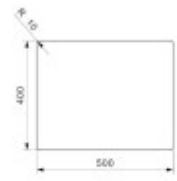

Parameters

Basic parameters

Sink type:	Single sink
Sink shape:	Rectangular
Orientation:	Without orientation
Sink material:	Stainless steel
Width of the kitchen cabinet:	60 cm
Sink mounting type:	Bottom
Sink style:	Modern sinks
Drain the sink.:	9 cm
Product TARIC code:	73241000

Others

Eccentric control of the drain:	No
Pre-drilled hole for:	No
Possibility to drill another hole:	No
Warranty:	5 years

Dimensions of the main tray (cm)

Width of the basin:	50
The length of the bathtub:	40
Depth of the bathtub:	20
Minimum width of the cabinet:	60
Round sink:	No

Sink dimensions (cm)

Width of the sink:	54
Sink length:	The text you provided does not contain any Czech text or HTML tags to translate.
Sink depth:	20
Sink weight (kg):	6

Dimensions of the sink package (cm)

Width of the packaging:	61
Height of the packaging:	26
Depth of the packaging:	Unfortunately, you didn't provide any Czech text to be translated. Could you please provide the text you want to be translated into English?
Weight including packaging (kg):	7

Miani 5040
Utensario Bial
Acciaio inox
Cut out worktop
www.32.it/3216