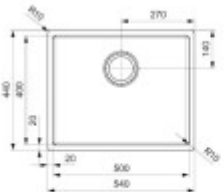

Parameters

Basic parameters

Sink type:	Single sink
Sink shape:	Rectangular
Orientation:	Without orientation
Sink material:	Stainless steel
Width of the kitchen cabinet:	60 cm
Sink mounting type:	Bottom
Sink style:	Modern sinks
Drain the sink.:	9 cm
Product TARIC code:	73241000

Others

Eccentric control of the drain:	No
Pre-drilled hole for:	No
Possibility to drill another hole:	No
Warranty:	5 years

Dimensions of the main tray (cm)

Width of the basin:	50
The length of the bathtub:	40
Depth of the bathtub:	20
Minimum width of the cabinet:	60
Round sink:	No

Sink dimensions (cm)

Width of the sink:	54
Sink length:	The text you provided does not contain any Czech text or HTML tags to translate.
Sink depth:	20
Sink weight (kg):	6

Dimensions of the sink package (cm)

Width of the packaging:	61
Height of the packaging:	26
Depth of the packaging:	Unfortunately, you didn't provide any Czech text to be translated. Could you please provide the text you want to be translated into English?
Weight including packaging (kg):	7

Miani 5040
Utensario Bial
Acciaio inox
Cut out worktop
www.32.it/3216