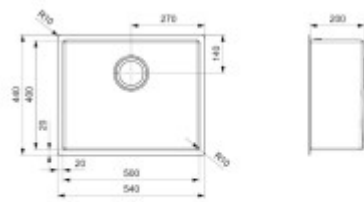

Model 5843 OKD