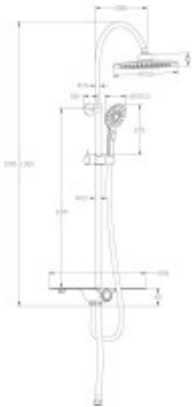

Parameters

General information

Function:	Shower set
Surface treatment:	chrome / white
Warranty:	2
HS code:	84248970
Shower set including the faucet:	No

Technical specifications

Width (cm):	35
Height (cm):	130
Depth (cm):	50.5
Average shower head diameter (cm):	25
Shower head diameter (cm):	12
Shower hose length (cm):	150
Assembly type:	on the wall
Length of connecting hose (cm):	70
Width of the shelf (cm):	35, white
Shower control:	Without a battery
Number of functions:	3

Package dimensions (cm)

Weight (kg):	3.5
Width of the packaging (cm):	10
Height of packaging (cm):	85
Depth of packaging (cm):	28
Weight including packaging (kg):	3.86

SCHÜTTE
AMBIENTE UND QUALITÄT SEIT 1976

AQUASTAR
ÜBERKOPFBRAUSE-SET MIT ABLAGE
WEISS