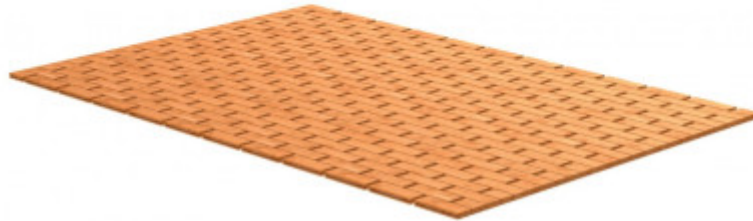

Schütte Bambusová koupelnová předložka, 500 x 700 mm (TE-BA02)

Dokonale sladěné koupelnové doplňky zajišťují kvalitní vzhled a příjemnou atmosféru v koupelně.

EAN: 9002560704573

23,64 €

19,70 € bez DPH

Under the auspices of the SEE holding, **Franz Joseph Schütte GmbH** produces high-quality batteries, showers, and sanitary supplies together with its sister companies Kirchhof, Eisl, Eyckhaus, and Wasserwerk. Quality products at a reasonable price.

The Schütte bamboo bathroom mat represents customer individuality. The original bamboo mat is not only practical, but also becomes an interesting decorative element in your bathroom. At the same time, it provides safety and comfort. The bamboo surface guarantees stability and safety even on wet surfaces. The mat does not slip even when getting out of the shower or bathtub. It will look perfect and serve well in a sauna as well.

Key features of Schütte Bamboo bathroom mat (TE-BA02)

- Bathroom accessories are the so-called jewelry of the bathroom.
- decorative bamboo tray made of sturdy bamboo
- dimensions 50 x 70 cm
- it reduces the risk of slipping to a minimum and prevents cold feet
- bamboo represents an easily sustainable natural product made from renewable resources