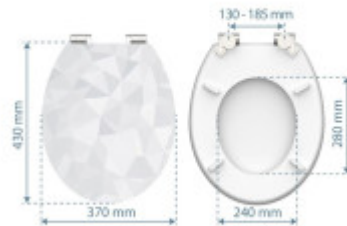

430 mm
370 mm
130 - 185 mm
240 mm
280 mm