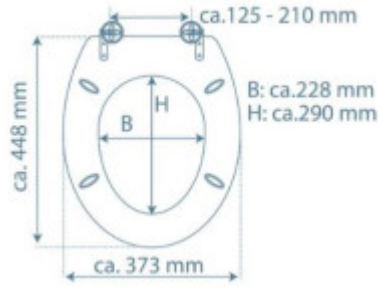

Easy installation

The assembly is very simple, with the help of the attached instructions, anyone can do it in 5 minutes.

Parts of the packaging:

- Instructions

Parameters

Basic parameters

Material:	Duroplast
Closing:	Soft Close
Distance of mounting holes:	90 - 170 mm

Dimensions, weight and packaging

Included in the package:	mounting kit
Warranty:	2 years
The dimensions of the seat outer (W x D):	approximately 373 x 448 mm
Dimensions of the seat interior (w x d):	approximately 228 x 290 mm
Width of the packaging (cm):	38
Height of packaging (cm):	6
Depth of packaging (cm):	46
Weight including packaging (kg):	2.1 kg
Product TARIC code:	39222000