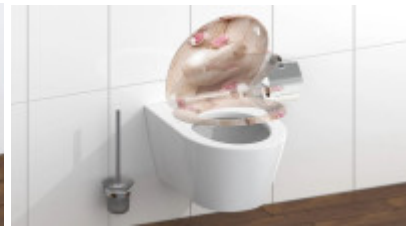

SCHÜTTE
KAPITÄL UND QUALITÄT SINCE 1874

- langlebiges Material: Äußerst bruchstark und kratzfest
- Absenkautomatik für ein leises Schließen
- sehr hohe Belastbarkeit bis zu 175 kg genügt
- besonders leichte Montage von oben

SCHÜTTE
KAPITÄL UND QUALITÄT SINCE 1874

Absenkautomatik
für geräuschloses Schließen

SCHÜTTE
KAPITÄL UND QUALITÄT SINCE 1874

Schnelverschluss
für einfaches Säubern

SCHÜTTE
KAPITÄL UND QUALITÄT SINCE 1874