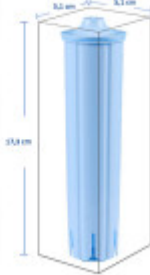

NSF NSF certified raw materials

NSF4 NSF4 certified filter by NSF

TUV Certified by TUV