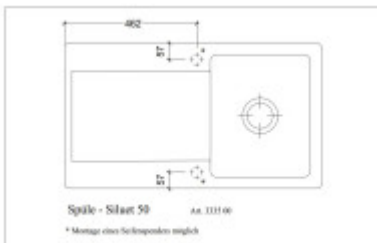

Parameters

Basic parameters

Sink type:	Sink with a drainer
Sink shape:	Rectangular
Orientation:	Double-sided orientation
Sink material:	Ceramics
Width of the kitchen cabinet:	50 cm
Sink mounting type:	Upper
Sink style:	Rustic / Retro sinks
Drain the sink.:	9 cm
Product TARIC code:	69101000

Others

Eccentric control of the drain:	No
Pre-drilled hole for:	No
Possibility to drill another hole:	Yes
Warranty:	5 years

Dimensions of the main tray (cm)

Width of the basin:	43
The length of the bathtub:	35
Depth of the bathtub:	20
Minimum width of the cabinet:	50
The average size of the basin.:	No

Sink dimensions (cm)

Width of the sink:	Unfortunately, you didn't provide any Czech text to be translated. Could you please provide the text you want to be translated into English?
Sink length:	90
Sink depth:	22
Sink weight (kg):	25

Dimensions of the sink package (cm)

Width of the packaging:	103
Height of the packaging:	64
Depth of the packaging:	26
Weight including packaging (kg):	26