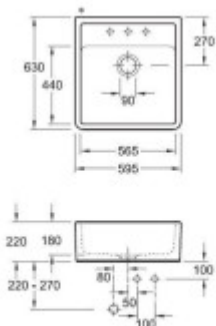

Parameters

Basic parameters

Sink type:	Single sink
Sink shape:	Rectangular
Orientation:	Without orientation
Sink material:	Ceramics
Width of the kitchen cabinet:	60 cm
Sink mounting type:	Modular
Sink style:	Rustic / Retro sinks
Drain the sink.:	9 cm
Product TARIC code:	69101000

Others

Eccentric control of the drain:	No
Pre-drilled hole for:	No
Possibility to drill another hole:	Yes
Warranty:	5 years

Dimensions of the main tray (cm)

Width of the basin:	The text you provided does not contain any Czech text or HTML tags to translate.
The length of the bathtub:	56.5
Depth of the bathtub:	18
Minimum width of the cabinet:	60
The average size of the basin.:	No

Sink dimensions (cm)

Width of the sink:	63
Sink length:	59.5
Sink depth:	22
Sink weight (kg):	35

Dimensions of the sink package (cm)

Width of the packaging:	64
Height of the packaging:	70
Depth of the packaging:	27
Weight including packaging (kg):	36

Spülstein Einzelbecken AS 4330 41

* Montage eines Set Einbecken möglich