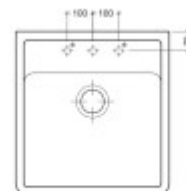

Parameters

Basic parameters

Sink type:	Single sink
Sink shape:	Rectangular
Orientation:	Without orientation
Sink material:	Ceramics
Width of the kitchen cabinet:	60 cm
Sink mounting type:	Modular
Sink style:	Rustic / Retro sinks
Drain the sink.:	9 cm
Product TARIC code:	69101000

Others

Eccentric control of the drain:	No
Pre-drilled hole for:	No
Possibility to drill another hole:	Yes
Warranty:	5 years

Dimensions of the main tray (cm)

Width of the basin:	The text you provided does not contain any Czech text or HTML tags to translate.
The length of the bathtub:	56.5
Depth of the bathtub:	18
Minimum width of the cabinet:	60
The average size of the basin.:	No

Sink dimensions (cm)

Width of the sink:	63
Sink length:	59.5
Sink depth:	22
Sink weight (kg):	35

Dimensions of the sink package (cm)

Width of the packaging:	64
Height of the packaging:	70
Depth of the packaging:	27
Weight including packaging (kg):	36

Spülstein Einzelbecken AS 4330 41

* Montage eines Set Einbecken möglich