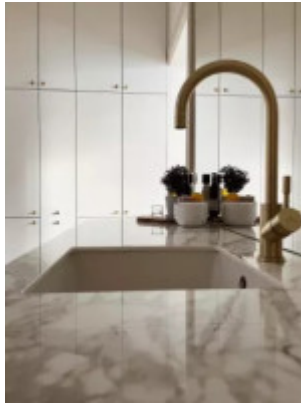

Parameters

Basic parameters

Sink type:	Single sink
Sink shape:	Square-shaped.
Orientation:	Without orientation
Sink material:	Ceramics
Width of the kitchen cabinet:	50 cm
Sink mounting type:	Bottom
Sink style:	Rustic / Retro sinks
Drain the sink.:	9 cm
Product TARIC code:	69101000

Others

Eccentric control of the drain:	No
Pre-drilled hole for:	No
Possibility to drill another hole:	No
Warranty:	5 years

Dimensions of the main tray (cm)

Width of the basin:	39
The length of the bathtub:	39
Depth of the bathtub:	19.3
Minimum width of the cabinet:	50
The average size of the basin.:	No

Sink dimensions (cm)

Width of the sink:	The text you provided does not contain any Czech text or HTML tags to translate.
Sink length:	The text you provided does not contain any Czech text or HTML tags to translate.
Sink depth:	21.4
Sink weight (kg):	15.68

Dimensions of the sink package (cm)

Width of the packaging:	59
Height of the packaging:	60
Depth of the packaging:	26
Weight including packaging (kg):	17