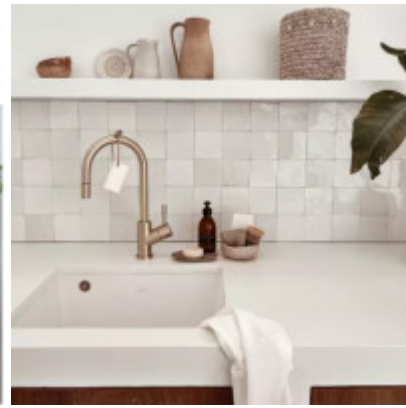

Parameters

Basic parameters

Sink type:	Single sink
Sink shape:	Rectangular
Orientation:	Without orientation
Sink material:	Ceramics
Width of the kitchen cabinet:	60 cm
Sink mounting type:	Bottom
Sink style:	Rustic / Retro sinks
Drain the sink.:	9 cm
Product TARIC code:	69101000

Others

Eccentric control of the drain:	No
Pre-drilled hole for:	No
Possibility to drill another hole:	No
Warranty:	5 years

Dimensions of the main tray (cm)

Width of the basin:	39
The length of the bathtub:	49.5
Depth of the bathtub:	19.3
Minimum width of the cabinet:	60
Round sink:	No
The average size of the basin.:	No

Sink dimensions (cm)

Width of the sink:	The text you provided does not contain any Czech text or HTML tags to translate.
Sink length:	54.5
Sink depth:	21,3
Sink weight (kg):	19.33

Dimensions of the sink package (cm)

Width of the packaging:	68
Height of the packaging:	60
Depth of the packaging:	26
Weight including packaging (kg):	21