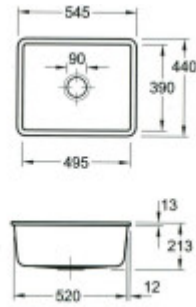

Parameters

Basic parameters

Sink type:	Single sink
Sink shape:	Rectangular
Orientation:	Without orientation
Sink material:	Ceramics
Width of the kitchen cabinet:	60 cm
Sink mounting type:	Bottom
Sink style:	Rustic / Retro sinks
Drain the sink.:	9 cm
Product TARIC code:	69101000

Others

Eccentric control of the drain:	No
Pre-drilled hole for:	No
Possibility to drill another hole:	No
Warranty:	5 years

Dimensions of the main tray (cm)

Width of the basin:	39
The length of the bathtub:	49.5
Depth of the bathtub:	19.3
Minimum width of the cabinet:	60
Round sink:	No
The average size of the basin.:	No

Sink dimensions (cm)

Width of the sink:	The text you provided does not contain any Czech text or HTML tags to translate.
Sink length:	54.5
Sink depth:	21,3
Sink weight (kg):	19.33

Dimensions of the sink package (cm)

Width of the packaging:	68
Height of the packaging:	60
Depth of the packaging:	26
Weight including packaging (kg):	21