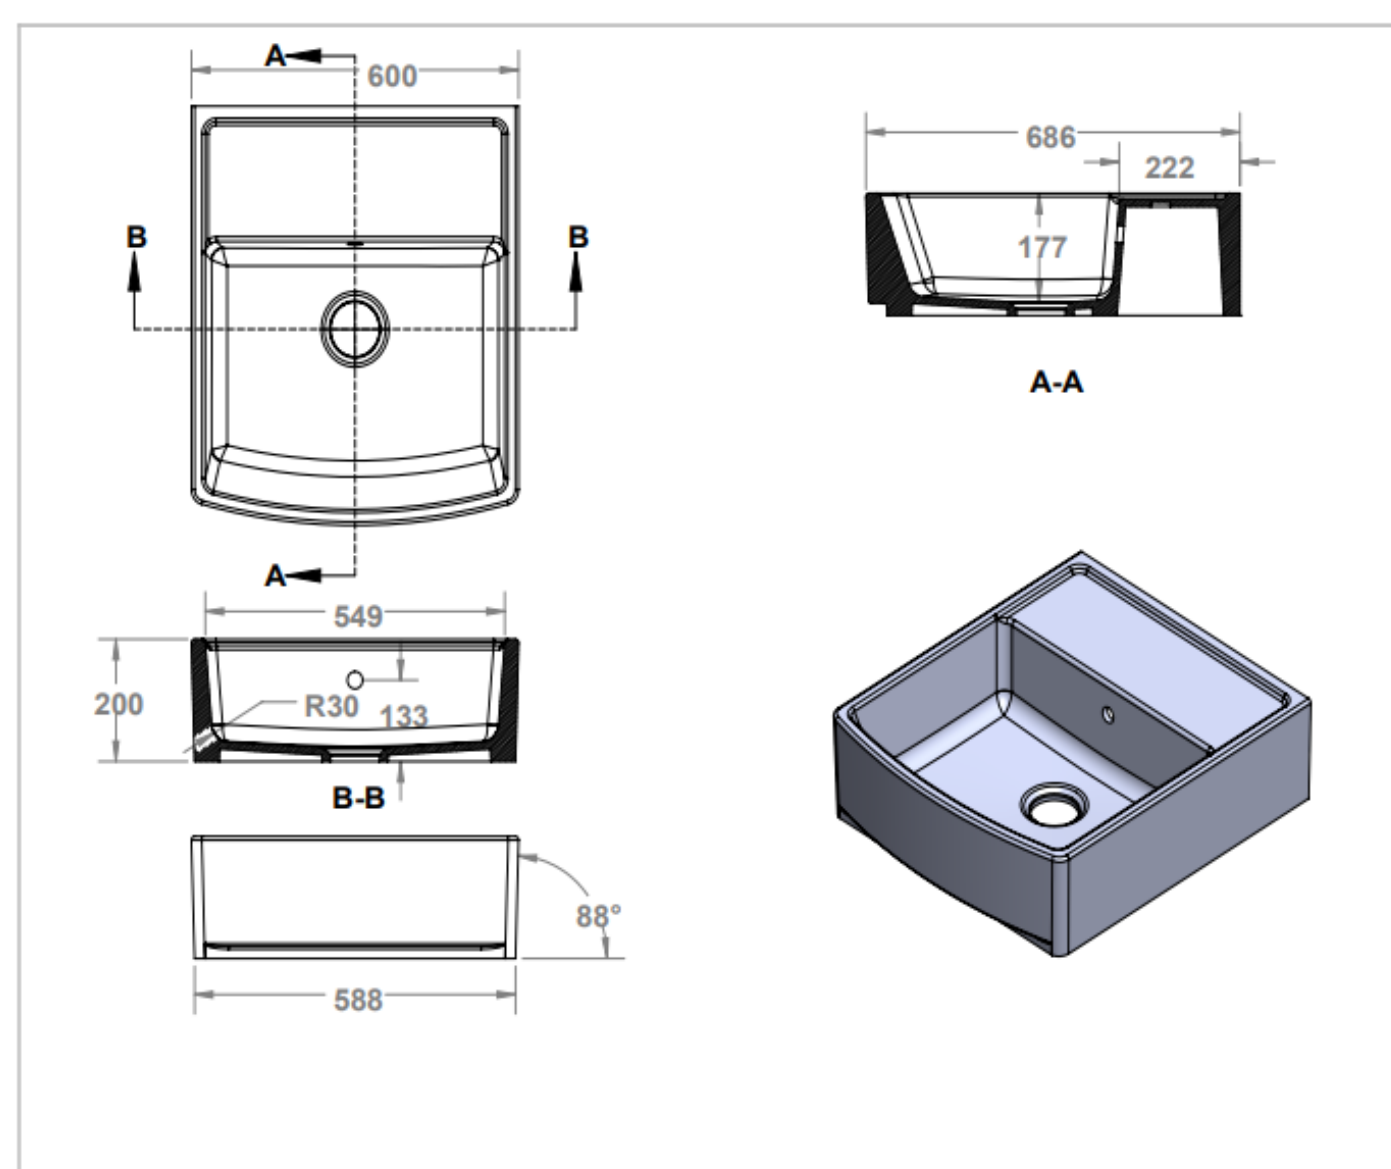

Colour

White

Dimensions

Width (mm)	600
Depth (mm)	686
Cabinet dimensions (mm)	600
Bowl 1 width (mm)	549
Bowl 1 depth (mm)	464
Bowl 1 height (mm)	177
Bowl 1 waste kit diameter (mm)	90

Special offer

2023

FRANÇOIS III

285€/unit

Technical features

Material & colours

Material	Fireclay
Colour	White

Dimensions

Width (mm)	596
Depth (mm)	630
Cabinet dimensions (mm)	600
Bowl 1 width (mm)	514
Bowl 1 depth (mm)	427
Bowl 1 height (mm)	177
Bowl 1 waste kit diameter (mm)	90