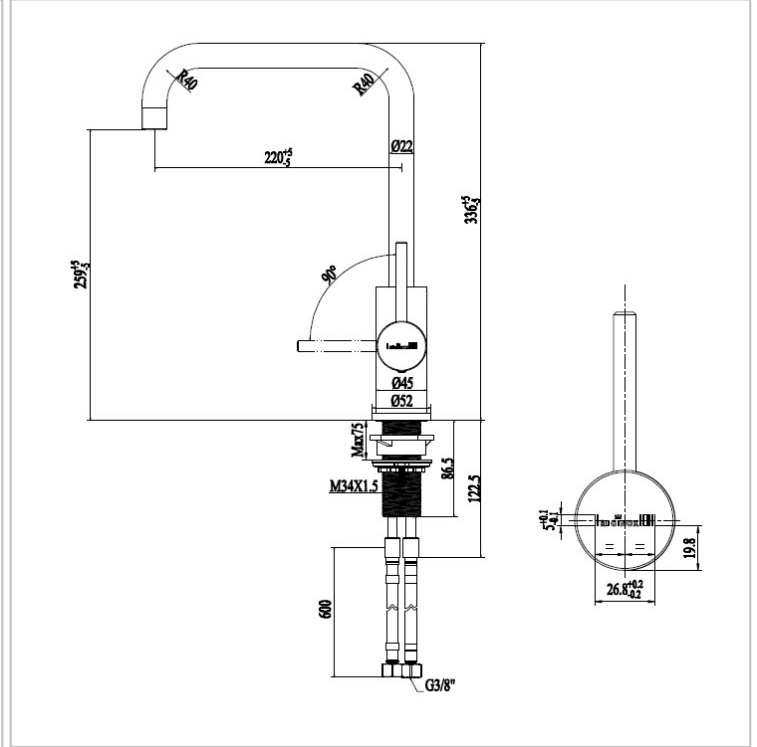

REGINOX

Crystal Copper

Additional Information

Material	Brushed Nickel
SKU	R30523
Type	Single-handle tap